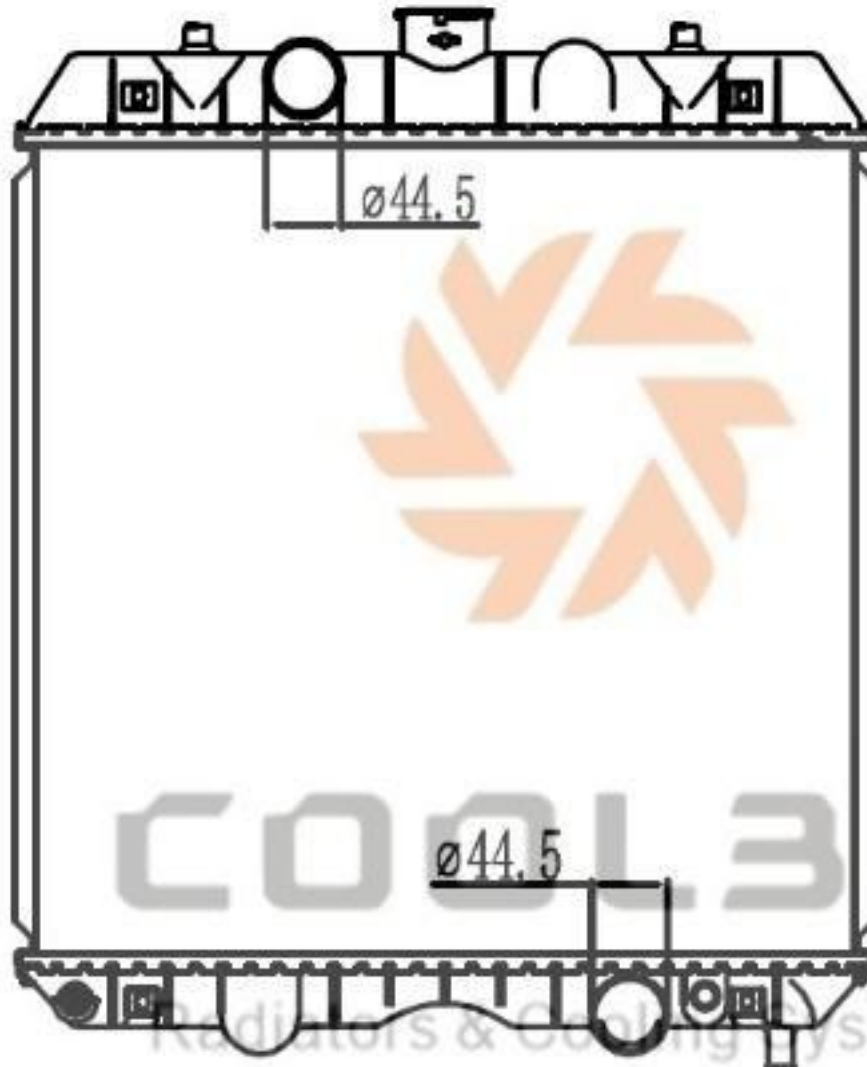

R.D. - KB001 - RADIADOR KUBOTA-PERKINS

3A15117100 17101 3A11117101 3A15117101 3A151
12167 D7AG434TT AF139000

MEDIDA PANAL: 480 X 488 X 56

COOL3R
Radiators & Cooling Systems