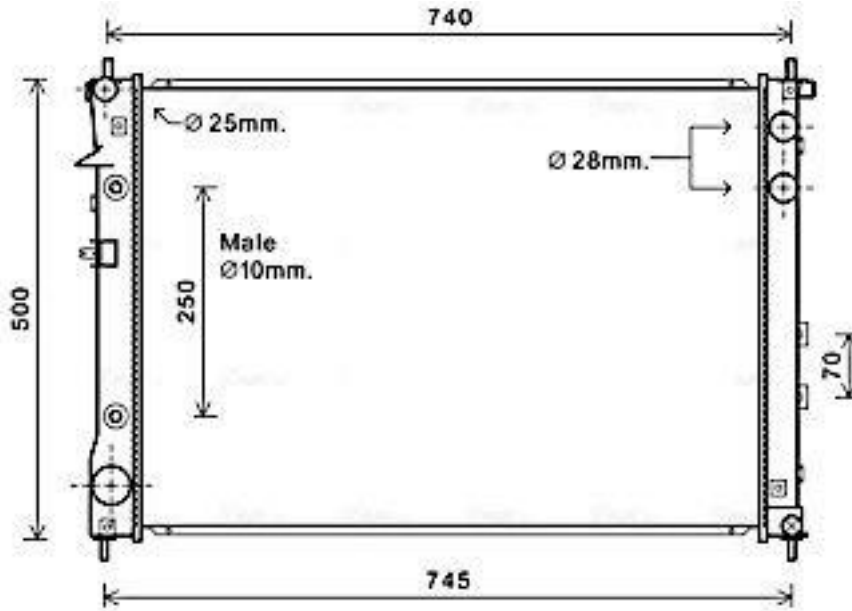

R.D. - SU887 - RADIADOR SUBARU TRIBECA 3.0-3.6

45111XA00A 53887

COOL3R

Radiators &
Cooling Systems