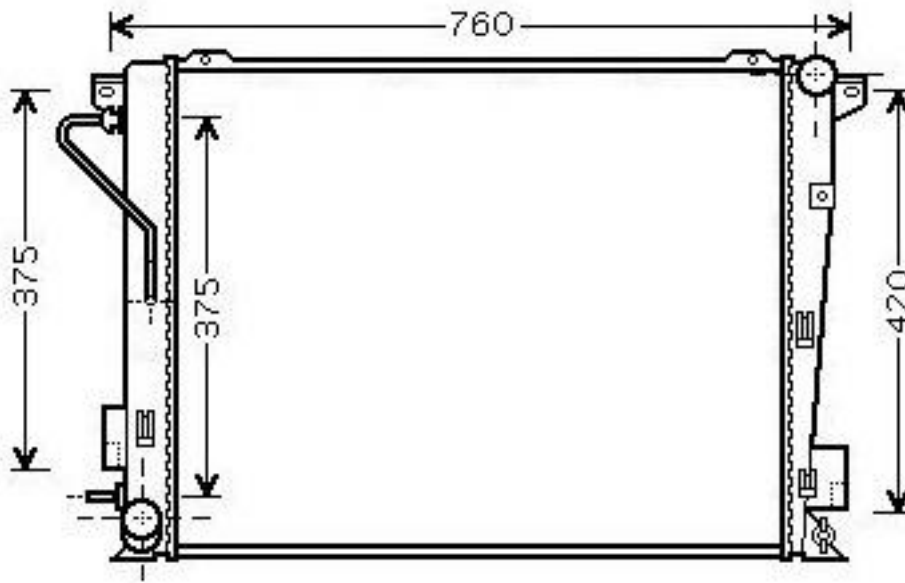

**R.D. - HY171 - RADIADOR HYUNDAI SONATA CRDI AT**

253103K850 253103K860

**COOL3R**

Radiators &  
Cooling Systems