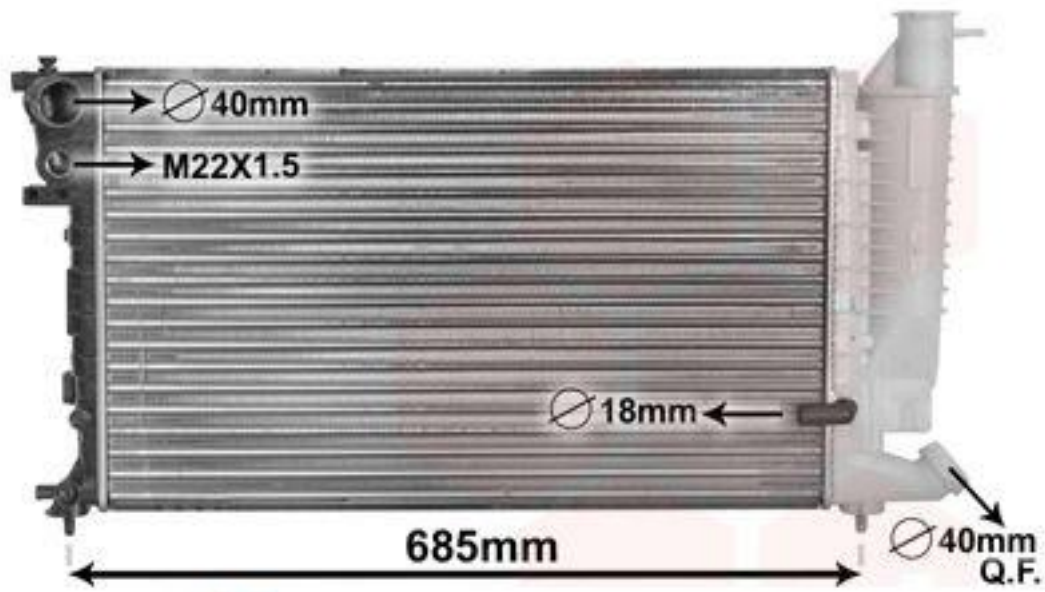

R.D. - 10235008A0 - RADIADOR CITROEN ZX/PEUGEOT 2.0 16V

133006 133050 1331CA 1331H7

COOL3R

Radiators &
Cooling Systems