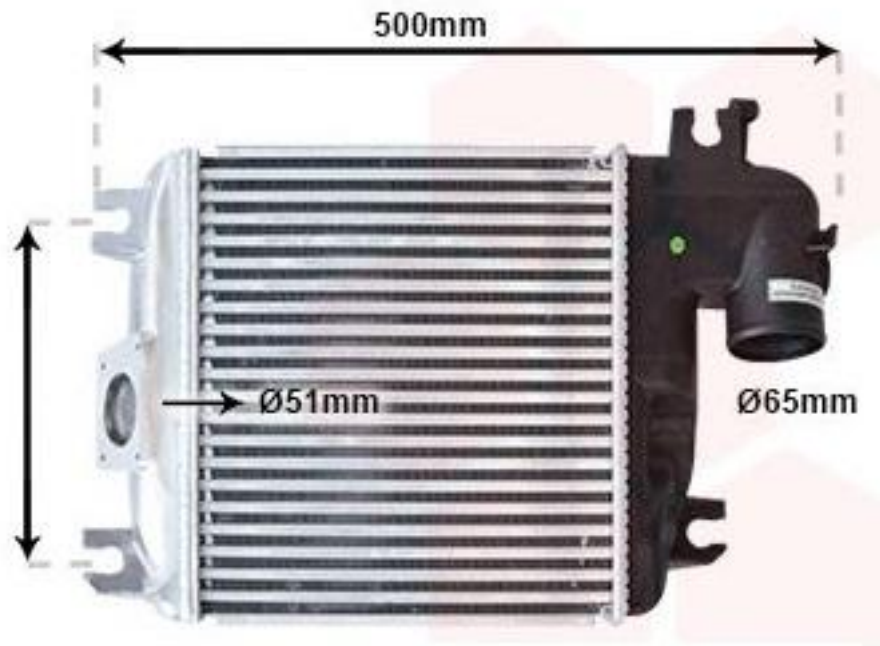

R.D. - TO455 - INTERCOOLER TOYOTA HILUX KUN25-26

179400L060 179400L030

COOL3R

Radiators &
Cooling Systems