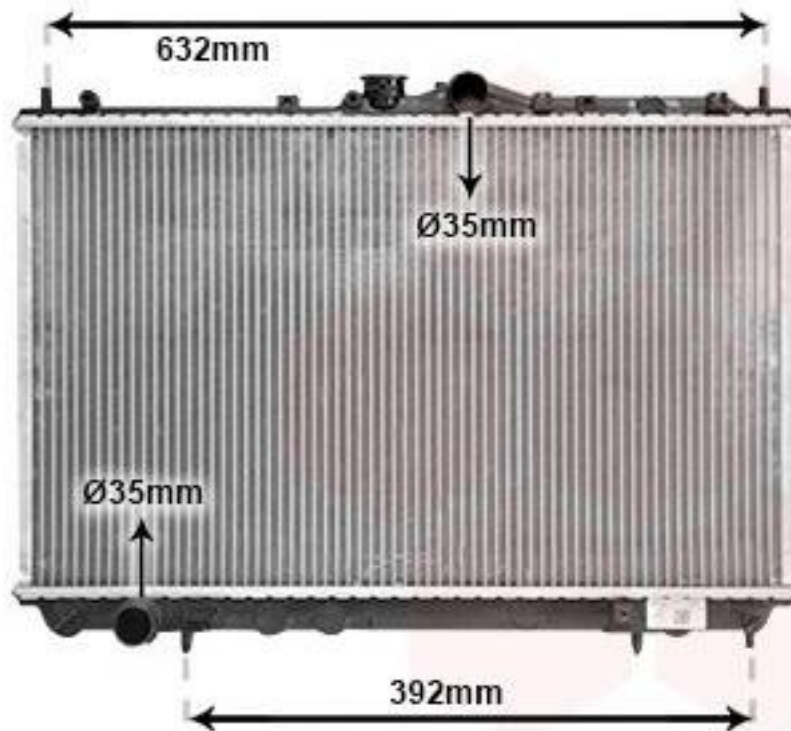

R.D. - 105210081 - RADIADOR MITSUBISHI CARISMA/VOLVO

MB925637 MR299522 MR385514

COOLER

Radiadores &
Cooling Systems