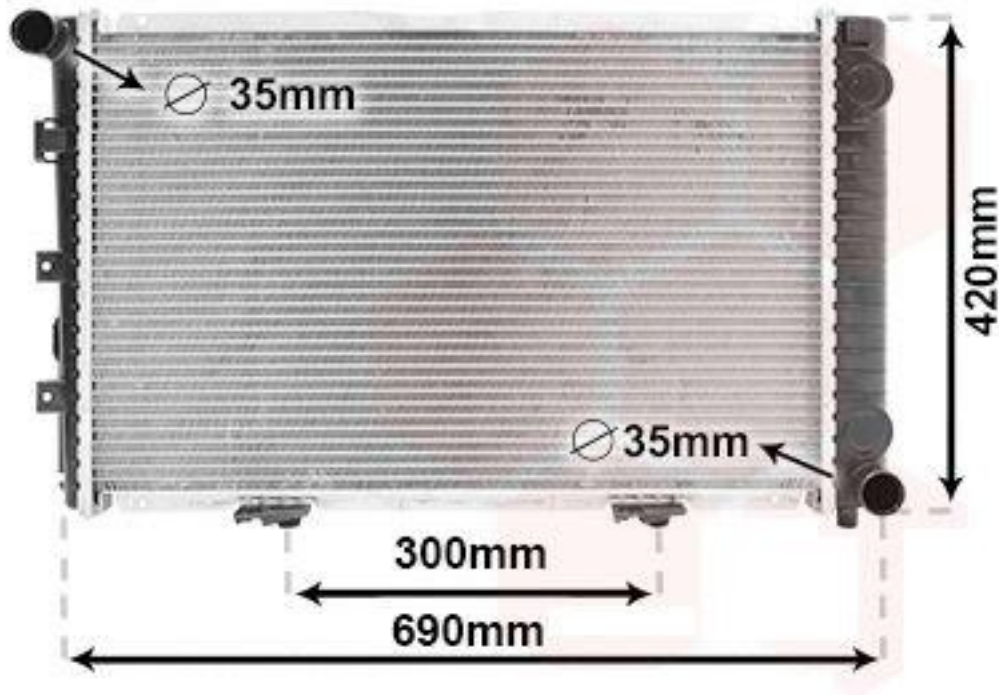

**R.D. - 10500108A4 - RADIADOR MERCEDES W201 M/T**

2015000803 2015001903 A2015000803 A2015001903

CAJA MANULA

**COOL3R**

Radiators &  
Cooling Systems