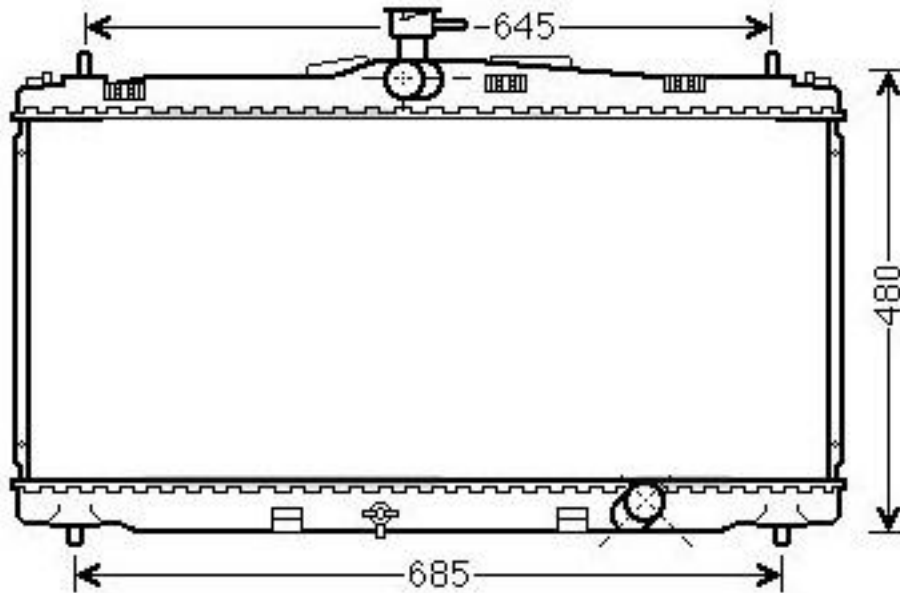

R.D. - 1081E2081 - RADIADOR TOYOTA CAMRY 11-

164000V120 164000P350 164000V110

**COOLER**

Radiators &  
Cooling Systems