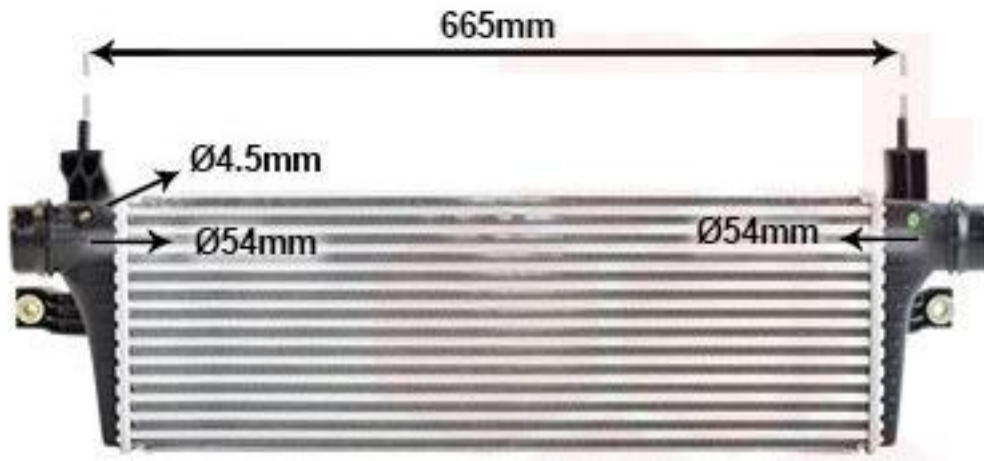

R.D. - TO027 - INTERCOOLER TOYOTA HILUX

179400L110 179400L130 179400L140

COOL3R

Radiators &
Cooling Systems