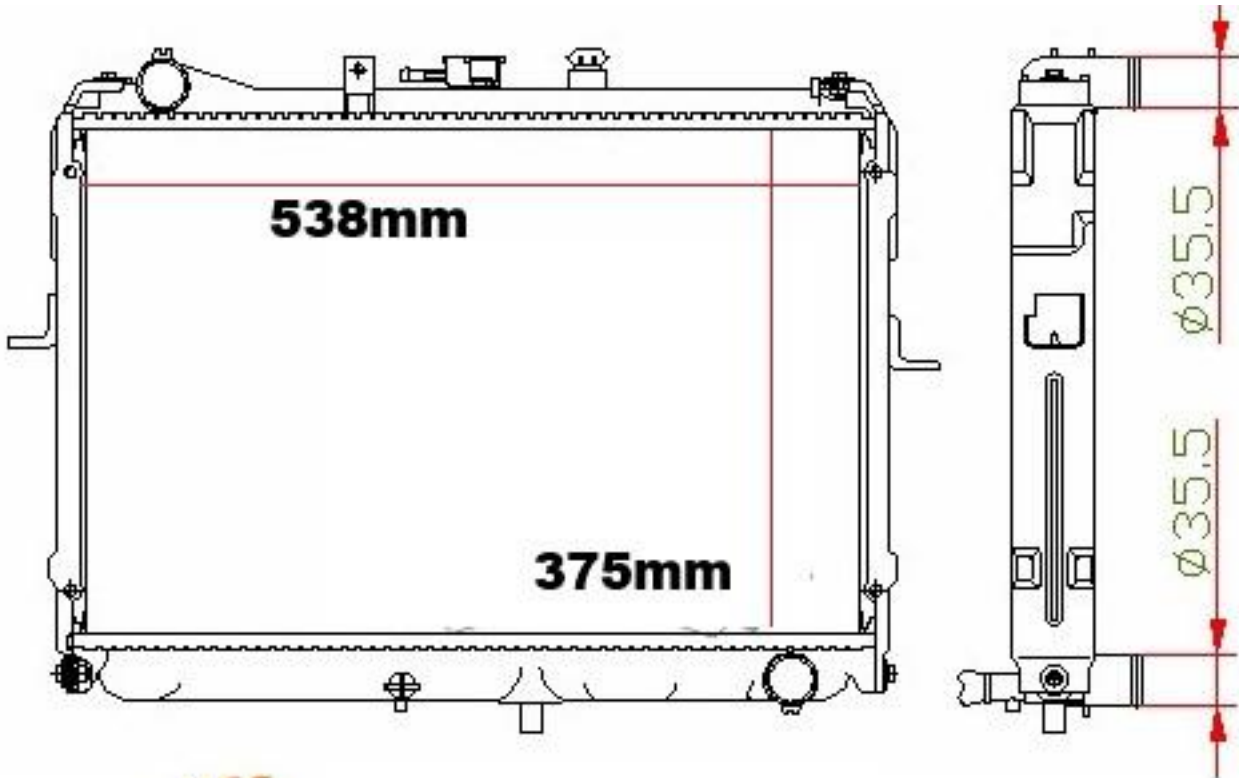

R.D. - 1416104 - RADIADOR MAZDA E2200/KIA BESTA

FF5215205 R2S215200B R2S215200C R2S215200D R2S215200A R2S215V0X S20715200

COOL3R

Radiators &
Cooling Systems