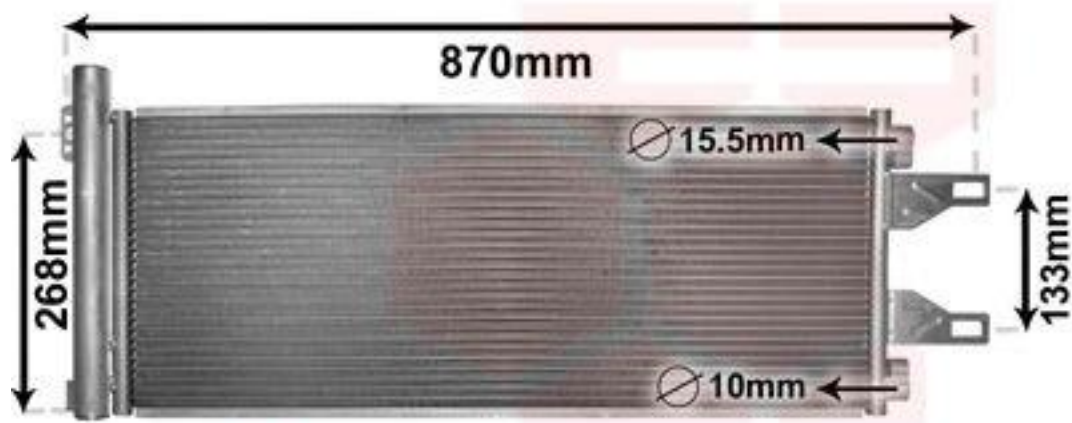

R.D. - 105770K8C2 - COND. CITROEN JUMPER 3.0 HDI (06-14)

1343785080 1361235080 1371427080 1610115880 1610161680 6455EP 6455HC

COOL3R

Radiators &
Cooling Systems