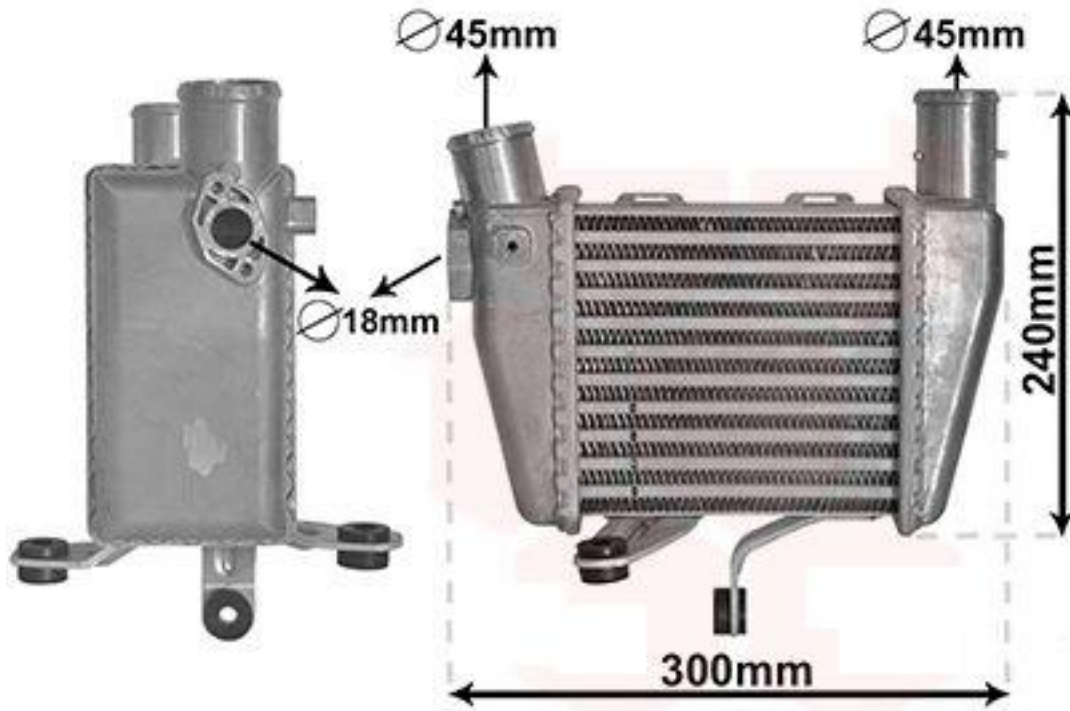

R.D. - HY328 - INTERCOOLER HYUNDAI GETZ CRDI

282712A500

COOLER

Radiators &
Cooling Systems