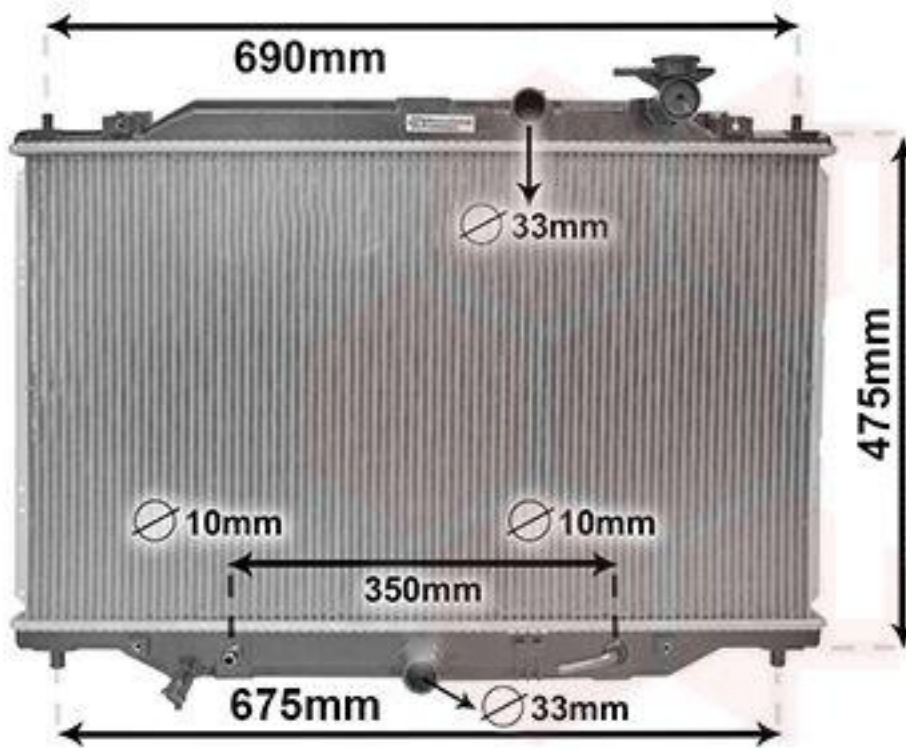

**R.D. - MZ417 - RADIADOR MAZDA CX5 A/T**

SH0215200A SH0215200B

**COOL3R**

Radiators &  
Cooling Systems