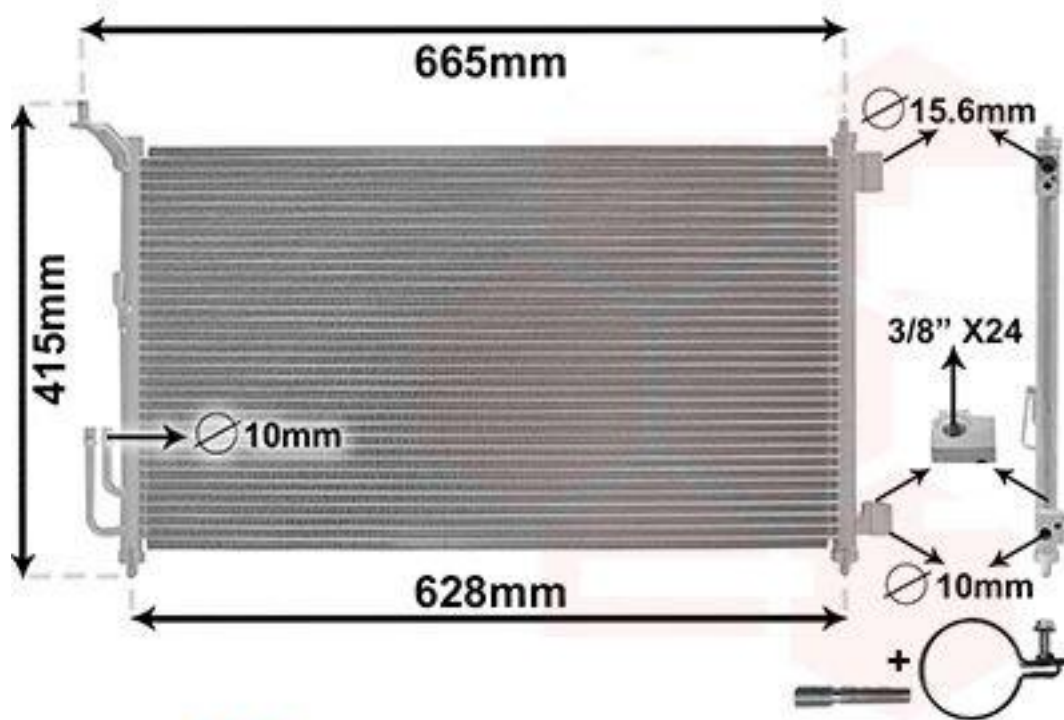

**R.D. - 102707K8C1 - CONDENSADOR NISSAN MICRA K12-JUKE**

92100AX800 92100AX801 92100AX80B 92100BA60A 92100BH40A 92100EL000 92100EL00A  
92100ZW40A 92100ZW40D

**COOL3R**

Radiators &  
Cooling Systems